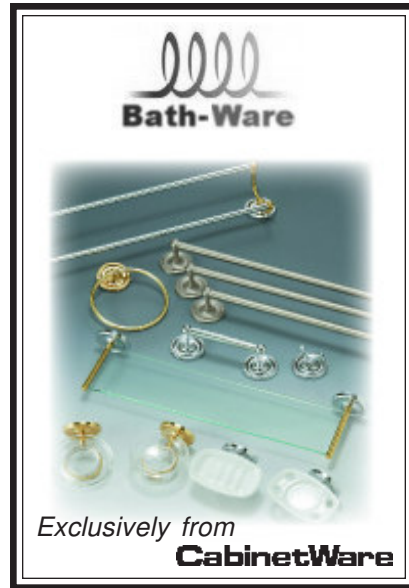

CabinetWare has available an extensive selection of bath hardware for the home and commercial applications. Shown on this page are just a sample of the manufacturers we represent. Our Customer Service Department and area sales representatives are ready to assist you with any information that you may need including manufacturers' color literature and catalogs.

Please note - Some products featured in this catalog may not be stock items. See CabinetWare.com for current stock availability.

2000 Series

Classic Concave Design

Chrome

BHB-2101	Tissue Holder
BHB-2102	Towel Ring
BHB-2103	Twin Robe Hook
BHB-2104	Soap Dish
BHB-2105	Toothbrush Holder
BHB-2106	Glass Shelf
BHB-2107	Deluxe T/brush Holder
BHB-2108	Deluxe Soap Dish
BHB-2109	Recessed Tissue Holder
BHB-2118	18" Towel Bar
BHB-2124	24" Towel Bar
BHB-2130	30" Towel Bar
BHB-2148	24" Double Towel Bar

Polished Brass

BHB-2201	Tissue Holder
BHB-2202	Towel Ring
BHB-2203	Twin Robe Hook
BHB-2204	Soap Dish
BHB-2205	Toothbrush Holder
BHB-2206	Glass Shelf
BHB-2207	Deluxe T/brush Holder
BHB-2208	Deluxe Soap Dish
BHB-2209	Recessed Tissue Holder
BHB-2218	18" Towel Bar
BHB-2224	24" Towel Bar
BHB-2230	30" Towel Bar
BHB-2248	24" Double Towel Bar

Featuring

- Solid Forged Brass Construction
- Concealed Screw Design
- Choice Of Standard Plastic Or Deluxe Ceramic Soap Dish And Toothbrush /Tumbler Holder

Brushed Nickel

BHB-2601	Tissue Holder
BHB-2602	Towel Ring
BHB-2603	Twin Robe Hook
BHB-2604	Soap Dish
BHB-2605	Toothbrush Holder
BHB-2606	Glass Shelf
BHB-2607	Deluxe T/brush Holder
BHB-2608	Deluxe Soap Dish
BHB-2609	Recessed Tissue Holder
BHB-2618	18" Towel Bar
BHB-2624	24" Towel Bar
BHB-2630	30" Towel Bar
BHB-2648	24" Double Towel Bar